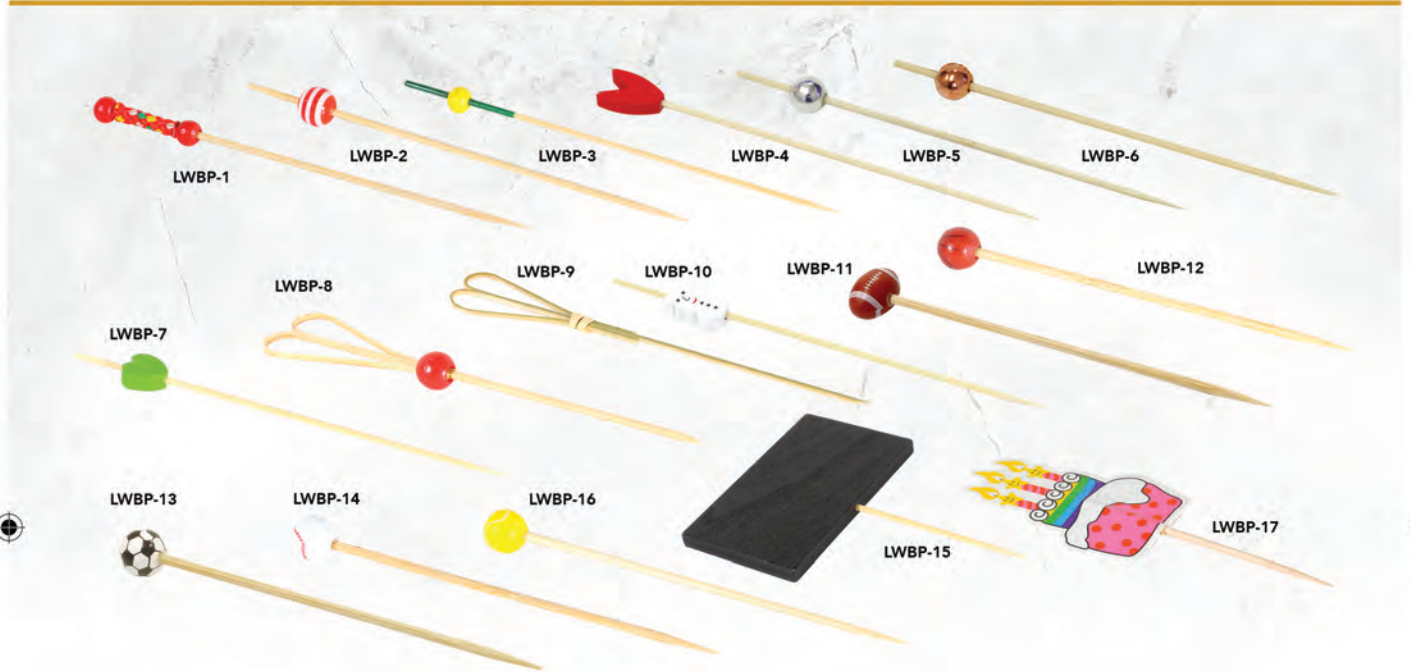

BAMBOO FANCY PICKS

Made from bamboo and birchwood. Compostable, sustainable and earth friendly. Leafware® skewers and picks add fun, function, style to any dish. We stock many themes. These Fancy Picks will surely elevate any themed party and enhance any cocktail or libation.