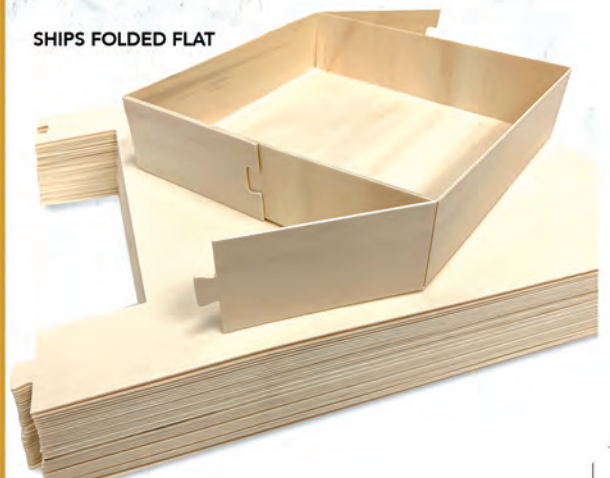

LW13T

SHIPS FOLDED FLAT